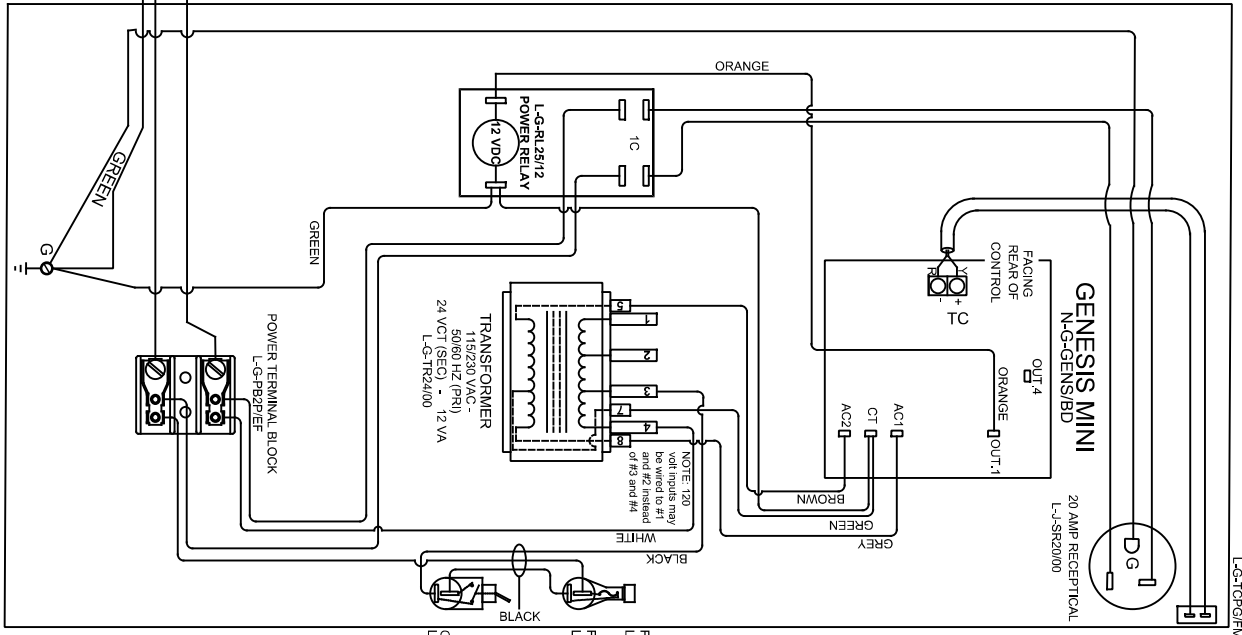

LOOKING INSIDE CONTROL PANEL FEMALE TO PLUG  
L-C1TORP5FM

<b>Model PF8-120</b>	
<b>120 Volts</b>	
VOLTAGE	120 / 1 / 50-60
WATTS	1500
FULL LOAD AMPS	L1   L2   L3 12.5   12.5   X
POWER SUPPLY	FUSE   WIRE 15A   16 AWG
ELEMENTS	QTY   OHMS 2   4.6

NOTES:  
Control Wire: 16 awg 105C  
Power Wire: Min 14 awg 150C

DRAWING NO.	SHEET OF	REV	TITLE	SCALE	DATE	DRAWN BY	FILE NAME
E080-150	1/1	0	PF8 PLUG-n-FIRE WIRING DIAGRAM	1 = 8	5/15/24	STL	
505 SHARPTOWN ROAD SWEDENBORO, NJ 08865 PHONE (908) 294-0077 FAX (908) 294-0030			REVISION DESCRIPTION				
			REV #	DATE	MADE FROM		