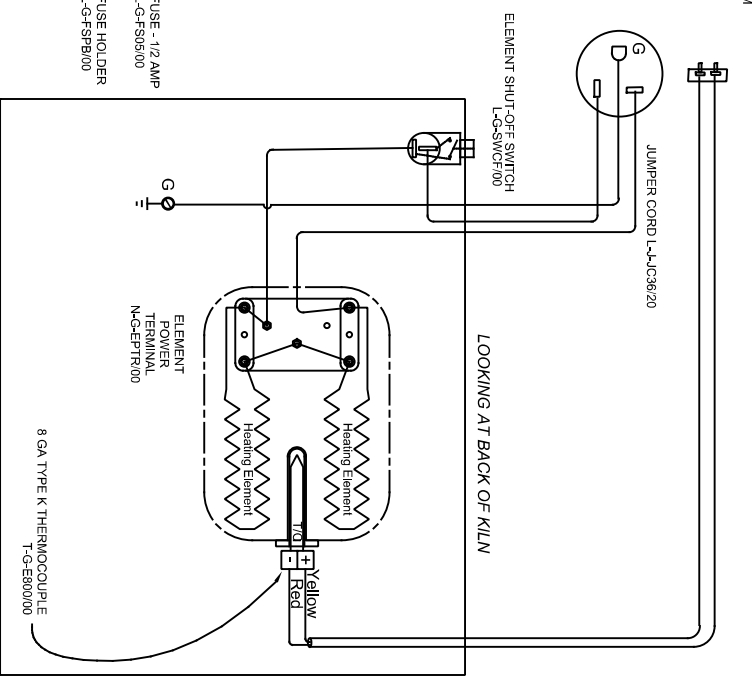

LOOKING INSIDE CONTROL PANEL FEMALE TO PLUG  
L-C1TORP5FM

<b>Model PF8-120</b>	
<b>120 Volts</b>	
VOLTAGE	120 / 1 / 50-60
WATTS	1500
FULL LOAD AMPS	L1   L2   L3 12.5   12.5   X
POWER SUPPLY	FUSE   WIRE 15A   16 AWG
ELEMENTS	QTY   OHMS 2   4.6

NOTES:  
Control Wire: 16 awg 105C  
Power Wire: Min 14 awg 150C

DRAWING NO.	SHEET OF	REV	TITLE	SCALE	DATE	DRAWN BY	FILE NAME
E080-150	1/1	0	PF8 PLUG-n-FIRE WIRING DIAGRAM	1 = 8	5/15/24	STL	
505 SHARPTOWN ROAD SWEDENBORO, NJ 08865 PHONE (908) 294-0077 FAX (908) 294-0030			REVISION DESCRIPTION				
			REV #	DATE	MADE FROM		