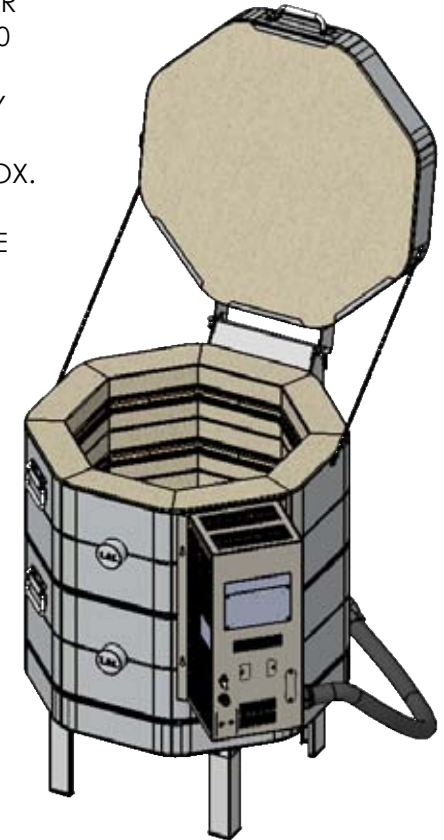

- WALL/KILN SPACING:** 12" [30.5cm] SPACING BETWEEN SIDES OF KILN AND WALLS OR OTHER OBJECTS. 18" [45.7cm] IS RECOMMENDED. LEAVE AT LEAST 18" [45.7cm] BETWEEN TWO KILNS.
- AMBIENT VENTILATION:** SEE CHART TO RIGHT FOR RATINGS. TO CALCULATE REQUIREMENTS, SEE hotkilns.com/calculate-kiln-room-ventilation.
- KILN VENTILATION:** L&L VENT-SURE KILN VENT RECOMMENDED FOR SAFETY AND LONGER ELEMENT LIFE. OPTIONAL CONTROL ALLOWS VENT TO BE TURNED ON AND OFF WITH CONTROL.

- OTHER INFO:** REFER TO INSTALLATION INSTRUCTIONS AND CAUTIONS INSTRUCTIONS FOR OTHER REQUIREMENTS AND SAFETY INFORMATION. REFER TO WIRING DIAGRAM FOR ELECTRICAL HOOKUP INFORMATION.
- MAX LOAD WEIGHT:** SEE hotkilns.com/load-weight.
- WEIGHT OF KILN:** 180 LBS, 82 KG

POWER CORD IS 6 FEET LONG: NEMA 10-30 FOR SINGLE PHASE OR 15-30 FOR THREE PHASE. ALTERNATELY KILN MAY BE HARD WIRED TO A FUSED DISCONNECT BOX. ALSO 6-50 AND 15-50 CORDS ARE AVAILABLE AS AN OPTION.

15" [38.1cm] KILN FURNITURE (OPTIONAL)