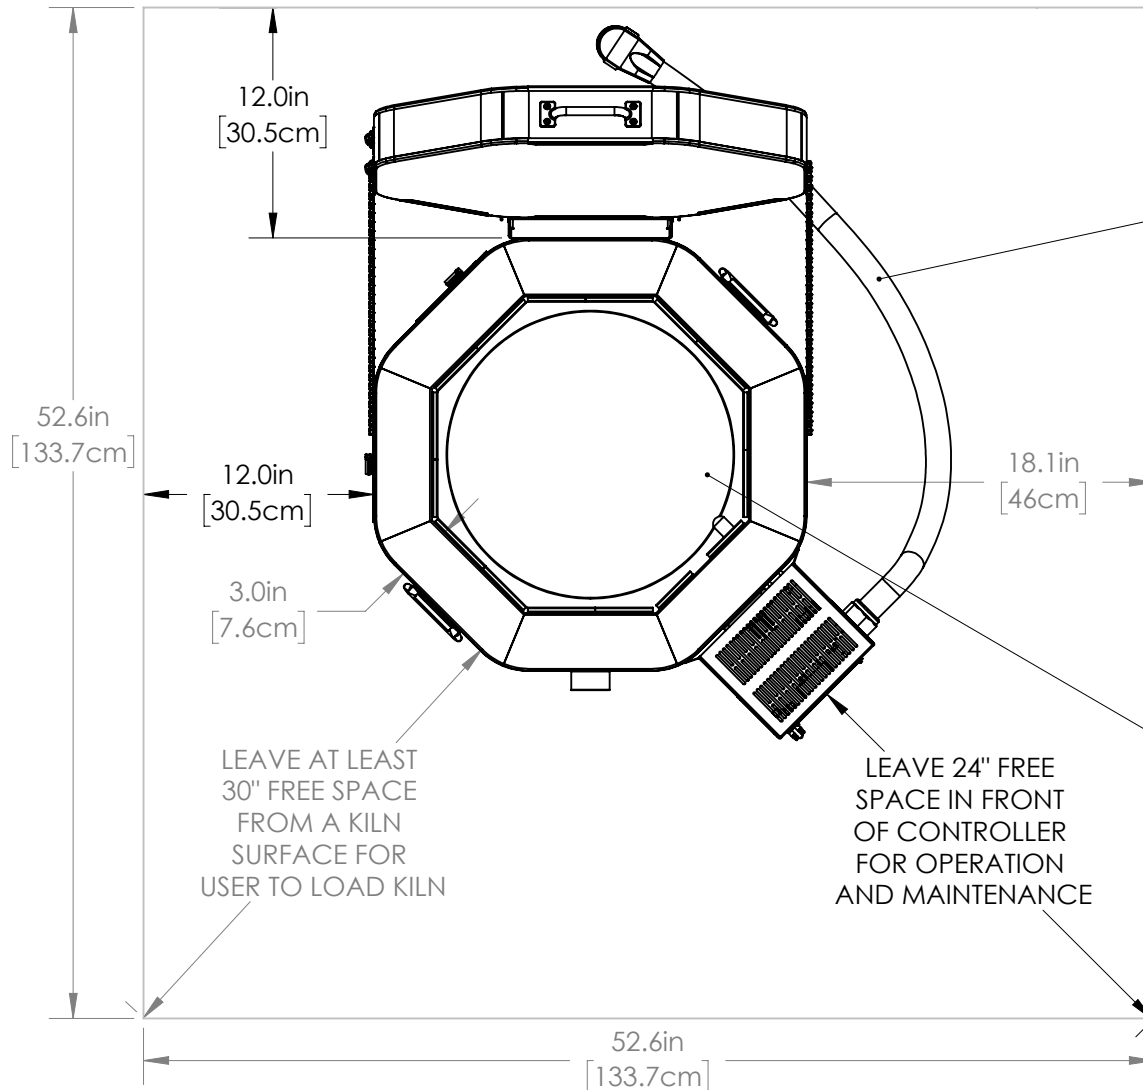

- WALL/KILN SPACING:** 12" [30.5cm] SPACING BETWEEN SIDES OF KILN AND WALLS OR OTHER OBJECTS. 18" [45.7cm] IS RECOMMENDED. LEAVE AT LEAST 18" [45.7cm] BETWEEN TWO KILNS.
- AMBIENT VENTILATION:** SEE CHART TO RIGHT FOR RATINGS. TO CALCULATE REQUIREMENTS, SEE hotkilns.com/calculate-kiln-room-ventilation.
- KILN VENTILATION:** L&L VENT-SURE KILN VENT RECOMMENDED FOR SAFETY AND LONGER ELEMENT LIFE. OPTIONAL CONTROL ALLOWS VENT TO BE TURNED ON AND OFF WITH CONTROL.

- OTHER INFO:** REFER TO INSTALLATION INSTRUCTIONS AND CAUTIONS INSTRUCTIONS FOR OTHER REQUIREMENTS AND SAFETY INFORMATION. REFER TO WIRING DIAGRAM FOR ELECTRICAL HOOKUP INFORMATION.
- MAX LOAD WEIGHT:** SEE hotkilns.com/load-weight.
- WEIGHT OF KILN:** 180 LBS, 82 KG

POWER CORD IS 6 FEET LONG: NEMA 10-30 FOR SINGLE PHASE OR 15-30 FOR THREE PHASE. ALTERNATELY KILN MAY BE HARD WIRED TO A FUSED DISCONNECT BOX. ALSO 6-50 AND 15-50 CORDS ARE AVAILABLE AS AN OPTION.

15" [38.1cm] KILN FURNITURE (OPTIONAL)

MADE FROM NEW	DRAWN BY SJL	DATE 09/01/19	SCALE 1:10	TITLE LB18-3 (3" BRICK) GENERAL DIMENSIONS		505 SHARPTOWN RD SWEDESBORO NJ 08085 PH: (856) 294-0077 FAX: (856) 294-0070	REV 0	SHEET OF 3/3	DRAWING NO. 215-000-30-2
------------------	-----------------	------------------	---------------	---	---	--	----------	-----------------	-----------------------------