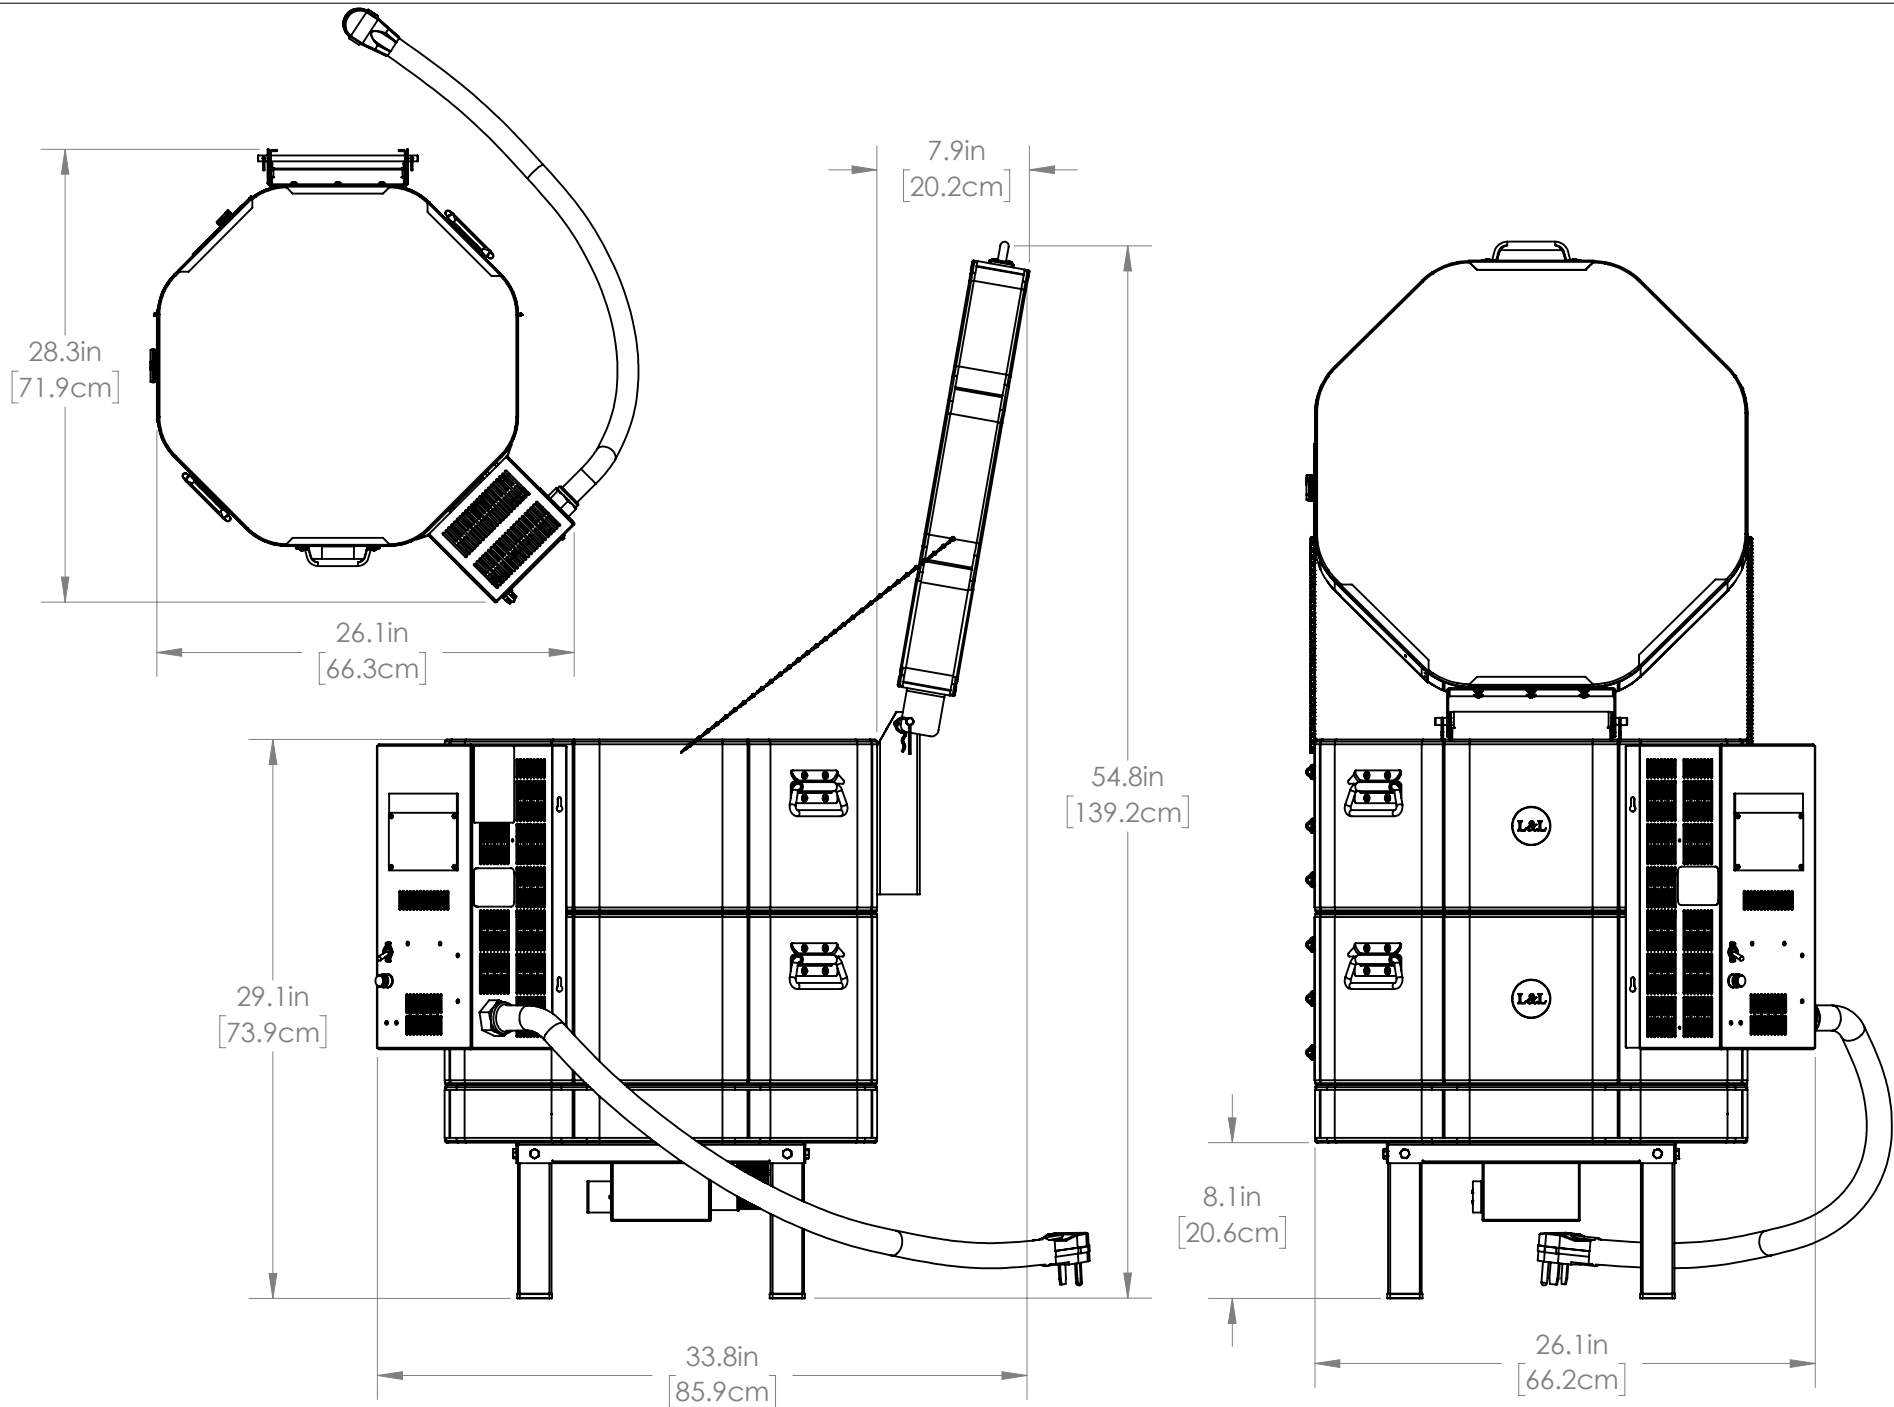

- OTHER INFO:** REFER TO INSTALLATION INSTRUCTIONS AND CAUTIONS INSTRUCTIONS FOR OTHER REQUIREMENTS AND SAFETY INFORMATION. REFER TO WIRING DIAGRAM FOR ELECTRICAL HOOKUP INFORMATION.
- MAX LOAD WEIGHT:** SEE hotkilns.com/load-weight.
- WEIGHT OF KILN:** 180 LBS, 82 KG

POWER CORD IS 6 FEET LONG: NEMA 10-30 FOR SINGLE PHASE OR 15-30 FOR THREE PHASE. ALTERNATELY KILN MAY BE HARD WIRED TO A FUSED DISCONNECT BOX. ALSO 6-50 AND 15-50 CORDS ARE AVAILABLE AS AN OPTION.

15" [38.1cm] KILN FURNITURE (OPTIONAL)

MADE FROM
NEW

DRAWN BY
SJL

DATE
09/01/19

SCALE
1:10

TITLE
LB18-3 (3" BRICK) GENERAL DIMENSIONS

LKilns
hotkilns.com

505 SHARPTOWN RD
SWEDESBORO NJ 08085
PH: (856) 294-0077
FAX: (856) 294-0070

REV
0

MADE FROM NEW	DRAWN BY SJL	DATE 09/01/19	SCALE 1:10	TITLE LB18-3 (3" BRICK) GENERAL DIMENSIONS		505 SHARPTOWN RD SWEDESBORO NJ 08085 PH: (856) 294-0077 FAX: (856) 294-0070	REV 0	SHEET OF 3/3	DRAWING NO. 215-000-30-2
------------------	-----------------	------------------	---------------	---	---	--	----------	-----------------	-----------------------------