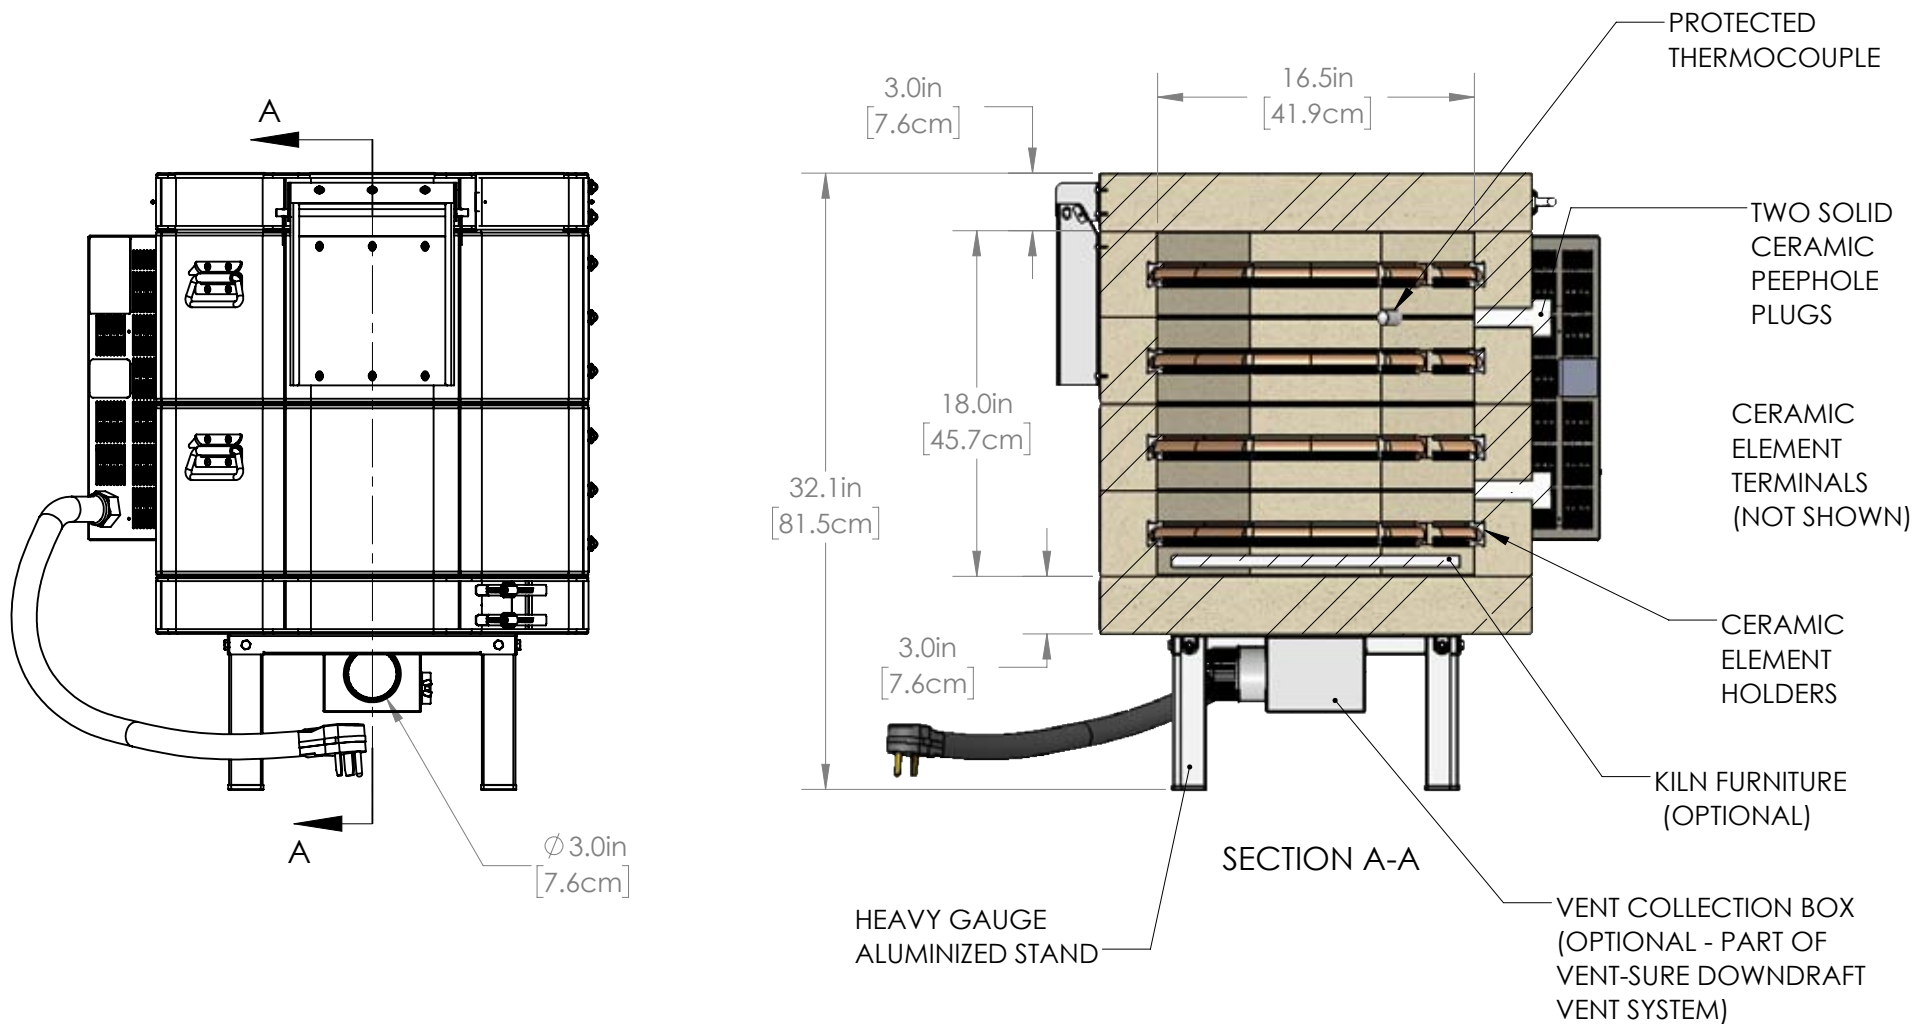

SHEET OF
2/3

DRAWING NO.
215-000-30-2

5

4

3

2

1

OPTIONAL FURNITURE KIT: (1) 15" [38.1CM] FULL ROUND SHELF, (4) HALF ROUND SHELVES, FOUR EACH 1", 2", 4", & 6" TRIANGULAR POSTS

MADE FROM NEW	DRAWN BY SJL	DATE 09/01/19	SCALE 1:10	TITLE LB18-3 (3" BRICK) GENERAL DIMENSIONS		505 SHARPTOWN RD SWEDESBORO NJ 08085 PH: (856) 294-0077 FAX: (856) 294-0070	REV 0	SHEET OF 3/3	DRAWING NO. 215-000-30-2
------------------	-----------------	------------------	---------------	---	---	--	----------	-----------------	-----------------------------