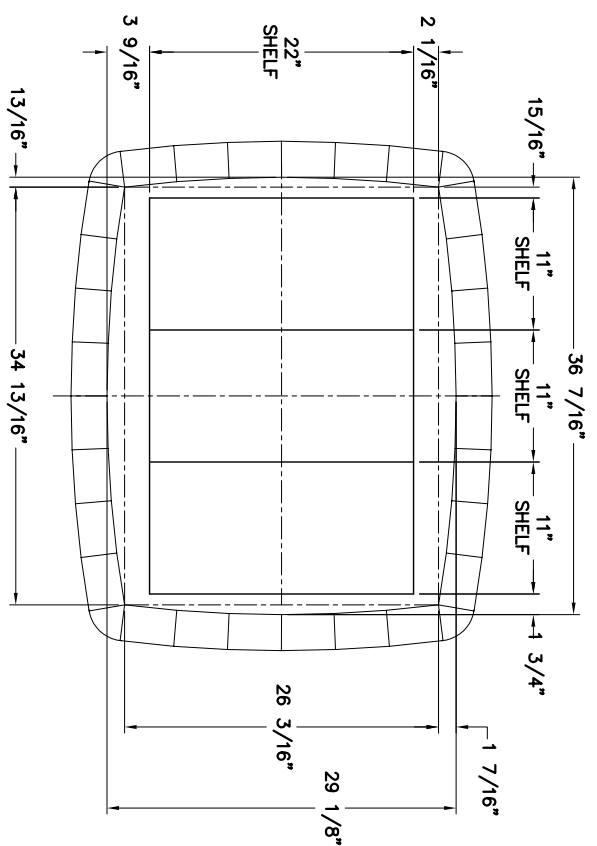

# TB2318 Series - Major Specifications

Cubic Feet: 9.7

Ship Weight: 1250 lbs, with Furniture Kit: 1345 lbs

## TB2318 (Standard KW)

KW	Full Load Amps	Fuse Amps	Hook-up Wire Size	UL Listing
15.34	63.9	80	3	Yes
240 Volts 1 Phase	63.9	80	3	Yes
240 Volts 3 Phase	55.4	70	4	Yes
208 Volts 1 Phase	73.8	100	1	Yes
208 Volts 3 Phase	63.9	80	3	Yes
220 Volts 1 Phase	69.8	90	2	Yes
380 Volts 3 Phase Wye				No
480 Volts 3 Phase				No

KILN INSIDE DIMENSIONS

DRAWING NO.	SHEET OF	REV	TITLE	SCALE	DATE	DRAWN BY	FILE NAME	MADE FROM
K132-001	1/2	P	MODEL TB2318 GENERAL DIMENSIONS	1 = 16	2/16/04	RJC	L:\E\1\1\KILN\DAVINCH\K132-001	NEW

REV.	DATE	REVISION DESCRIPTION

DRAWING NO.	SHEET OF	REV	TITLE	SCALE	DATE	DRAWN BY	FILE NAME	MADE FROM
K132-001	2/2	P	MODEL TB2318 GENERAL DIMENSIONS	1 = 16	2/16/04	RLC	L:\E\LLKILIN\DAVINCH\K132-001	NEW
 8 GREEN PARKWAY PO BOX 1888 BOOTHWYN, PA 18861 lukilins.com								
REV. #		DATE		REVISION DESCRIPTION				