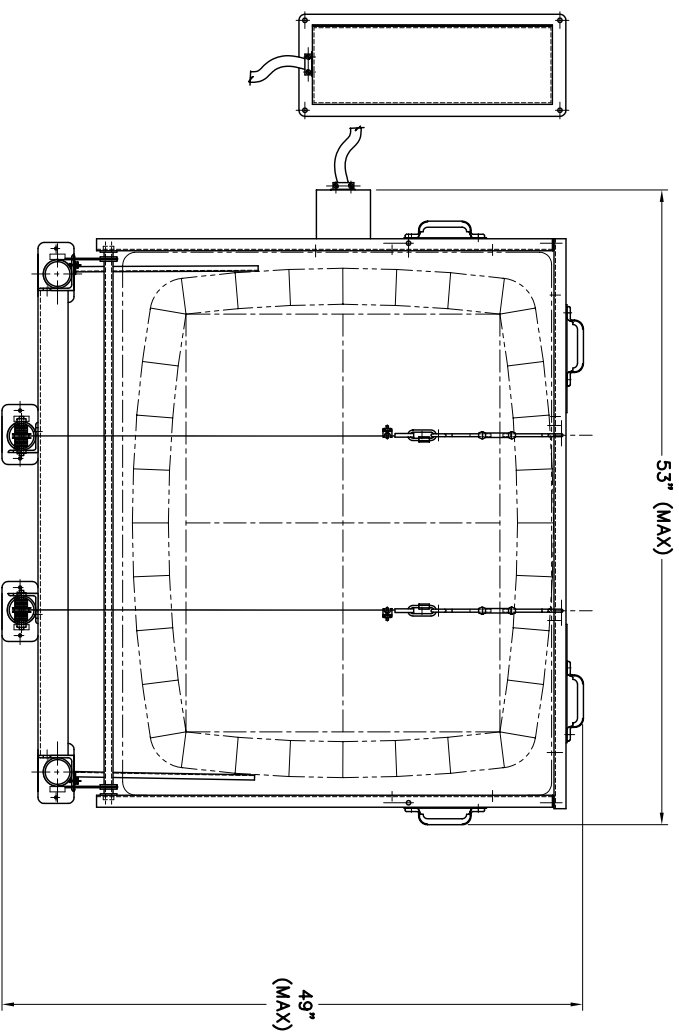

# TB2318 Series - Major Specifications

Cubic Feet: 9.7

Ship Weight: 1250 lbs, with Furniture Kit: 1345 lbs

## TB2318-PB (Standard KW with Powered Bottom)

KW	Full Load Amps	Fuse Amps	Hook-up Wire Size	UL Listing
20.46	85.2	125	*1/0	Yes
240 Volts 1 Phase	85.2	125	*1/0	Yes
240 Volts 3 Phase	55.4	70	4	Yes
208 Volts 1 Phase	98.3	125	*1/0	Yes
208 Volts 3 Phase	63.9	80	3	Yes
220 Volts 1 Phase	93.0	125	*1/0	Yes
380 Volts 3 Phase Wye				No
480 Volts 3 Phase				No

KILN INSIDE DIMENSIONS

DRAWING NO.	SHEET OF	REV	TITLE	SCALE	DATE	DRAWN BY	FILE NAME	MADE FROM
K132-001	1/2	P	MODEL TB2318 GENERAL DIMENSIONS	1 = 16	2/16/04	RJC	L:\E\1\1\KILN\DAVINCH\K132-001	NEW

REV.	DATE	REVISION DESCRIPTION

DRAWING NO.	SHEET OF	REV	TITLE	SCALE	DATE	DRAWN BY	FILE NAME	MADE FROM
K132-001	2/2	P	MODEL TB2318 GENERAL DIMENSIONS	1 = 16	2/16/04	RLC	L:\E\LLKILIN\DAVINCH\K132-001	NEW
 8 GREEN PARKWAY PO BOX 1888 BOOTHWYN, PA 18861 lukilins.com								
REV. #		DATE		REVISION DESCRIPTION				