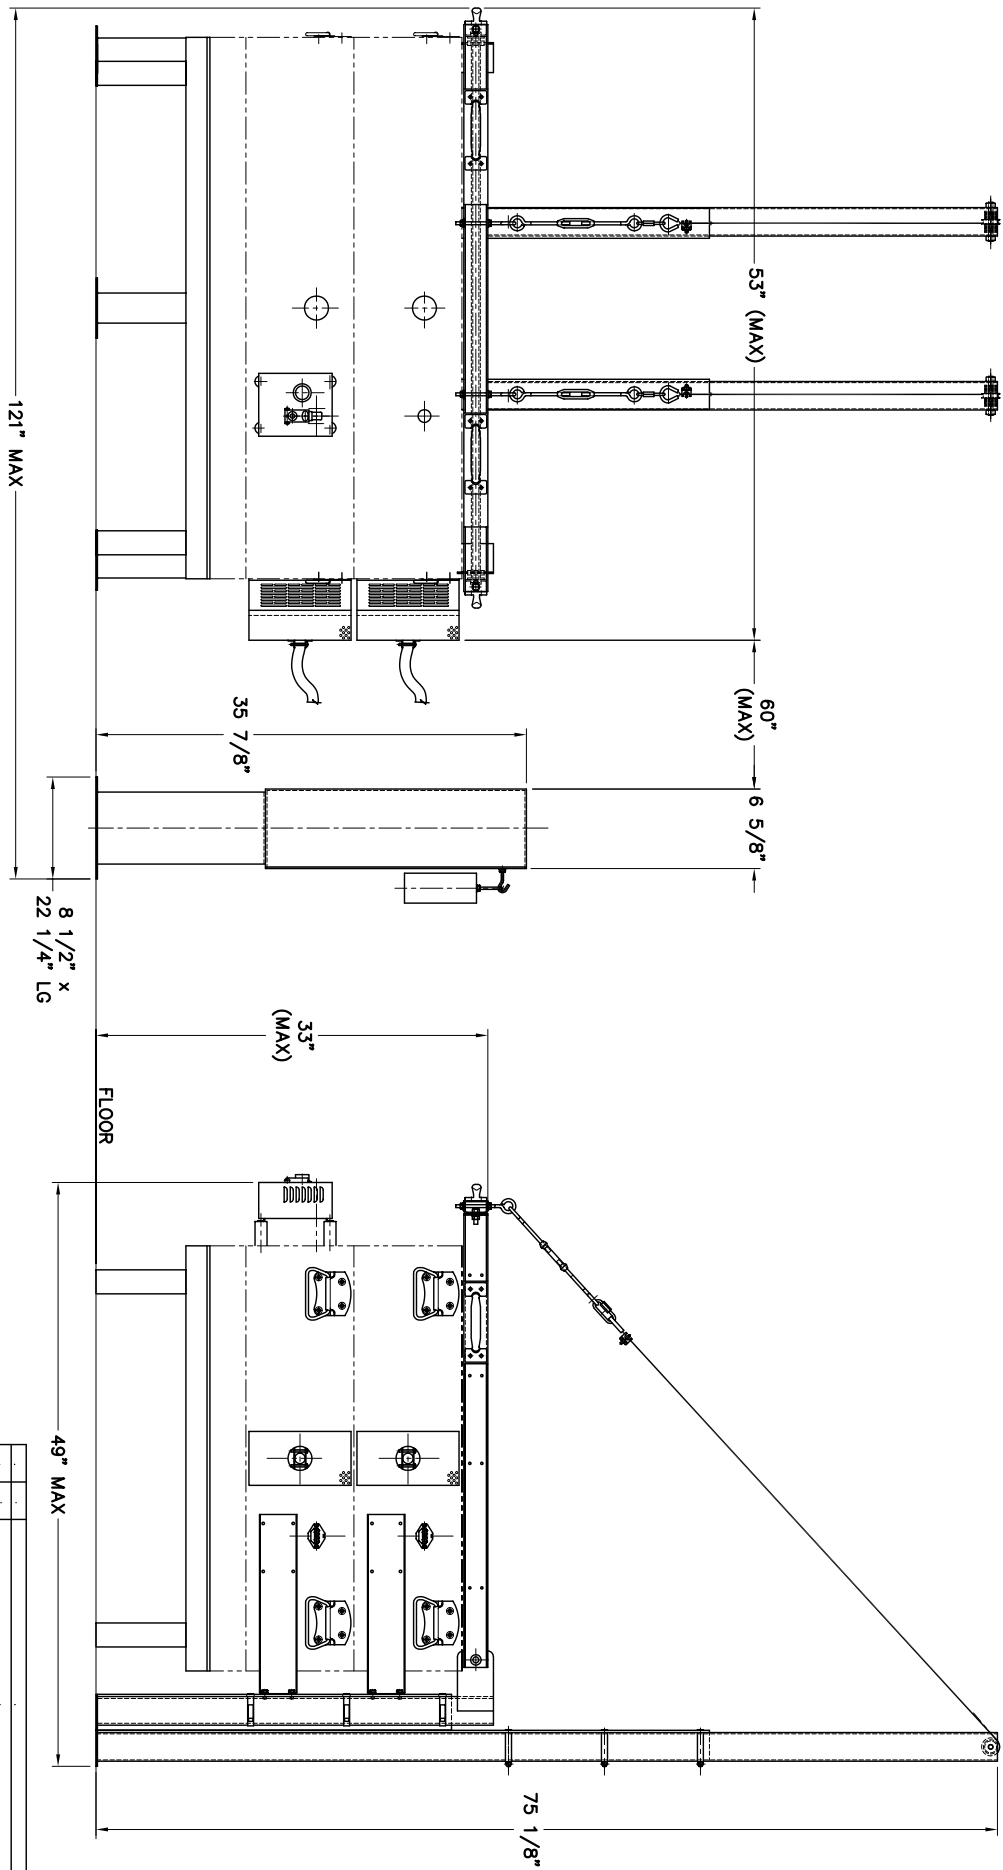

# TB2318 Series - Major Specifications

Cubic Feet: 9.7

Ship Weight: 1250 lbs, with Furniture Kit: 1345 lbs

## TB2318-PB (Standard KW with Powered Bottom)

KW	Full Load Amps	Fuse Amps	Hook-up Wire Size	UL Listing
20.46	85.2	125	*1/0	Yes
240 Volts 1 Phase	85.2	125	*1/0	Yes
240 Volts 3 Phase	55.4	70	4	Yes
208 Volts 1 Phase	98.3	125	*1/0	Yes
208 Volts 3 Phase	63.9	80	3	Yes
220 Volts 1 Phase	93.0	125	*1/0	Yes
380 Volts 3 Phase Wye				No
480 Volts 3 Phase				No

KILN INSIDE DIMENSIONS

DRAWING NO.	SHEET OF	REV	TITLE	SCALE	DATE	DRAWN BY	FILE NAME	MADE FROM
K132-001	1/2	P	MODEL TB2318 GENERAL DIMENSIONS	1 = 16	2/16/04	RJC	L:\E\1\1\KILN\DAVINCH\K132-001	NEW

REV.	DATE	REVISION DESCRIPTION

DRAWING NO.	SHEET OF	REV	TITLE	SCALE	DATE	DRAWN BY	FILE NAME	MADE FROM
K132-001	2/2	P	MODEL TB2318 GENERAL DIMENSIONS	1 = 16	2/16/04	RLC	L:\E\LLKILIN\DAVINCH\K132-001	NEW
 8 GREEN PARKWAY PO BOX 1888 BOOTHWYN, PA 18861 lukilins.com								
REV. #		DATE		REVISION DESCRIPTION				