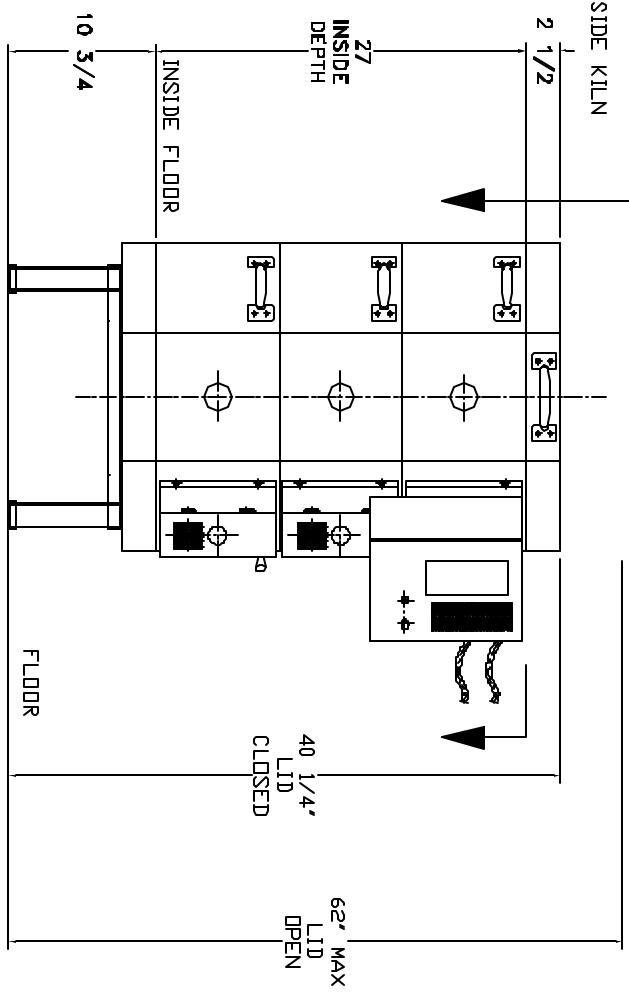

VIEW LOOKING INSIDE KILN

DRAWING NO.	REV.	DATE	TITLE	SCALE	DATE	DRAWN BY	FILE NAME	APPROVED BY
K031-003	1/1	P	DIRX KILN ASSEMBLY	1/14	9/30/04	RJD	L:\E\LLKILN\JSERIES\MASTER COPY\K031-003	NEW