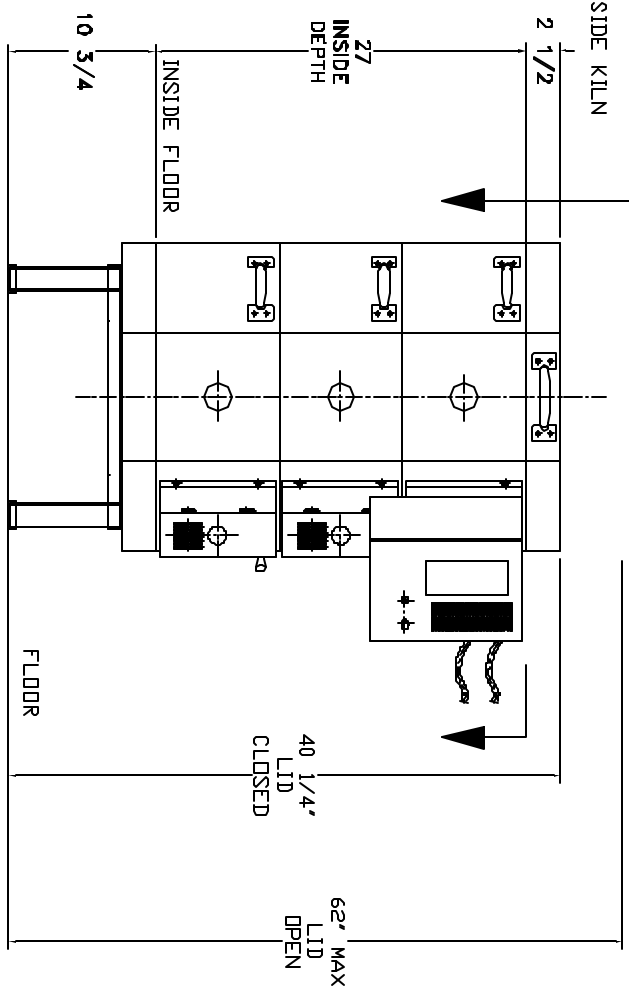

VIEW LOOKING INSIDE KILN

DRAWING NO.	REV.	DATE	TITLE	SCALE	DATE	DRAWN BY	FILE NAME	APPROVED BY
K031-003	1/1	P	DIBX KILN ASSEMBLY	1/14	9/30/04	RJD	L:\E\LLKILN\JSERIES\MASTER COPY\K031-003	NEW