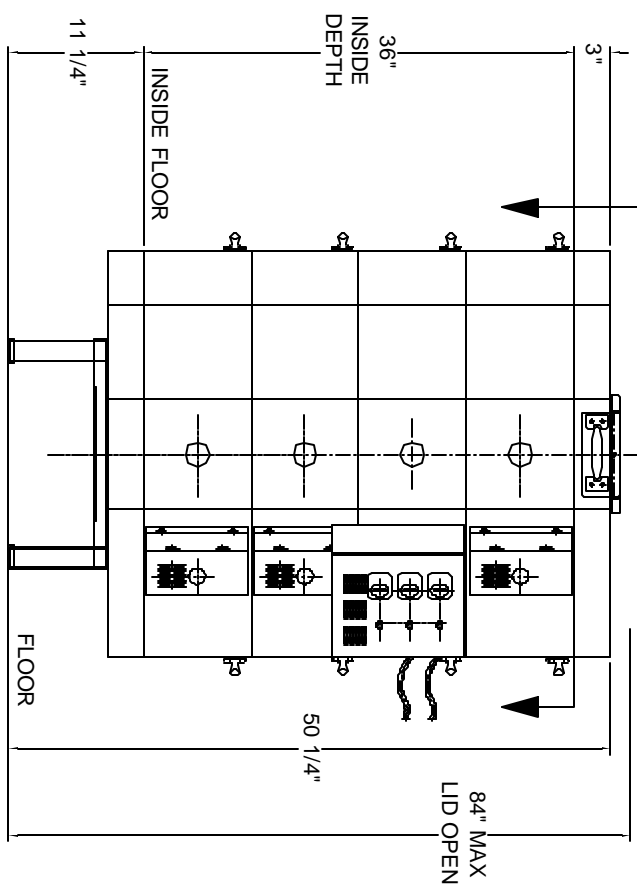

VIEW LOOKING INSIDE KILN

DRAWING NO.	REV	DATE	TITLE	SCALE	DATE	DRAWN BY	CHECKED BY	APPROVED BY
K044-004	1/1	P	2930-3 KILN ASSEMBLY	1 = 1/8"	9/28/04			

FILE NAME	DATE	BY	REVISION
L:\E\LLKILN\JSERIES\MASTER COPY\K044-004			