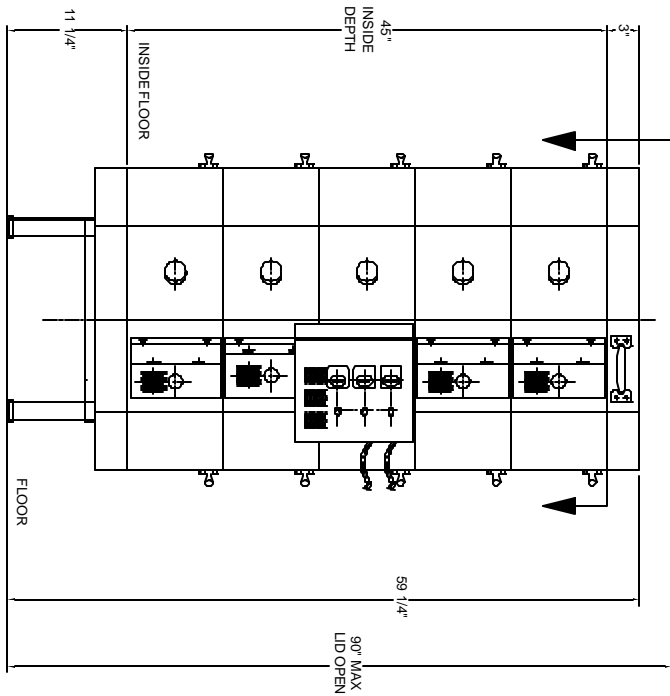

VIEW LOOKING INSIDE KILN

DRAWING NO.	REV	DATE	BY	CHKD	APP'D
K039-004	1/1				

TITLE: 1245-3 KILN ASSEMBLY

SCALE: 1-1/8" = 1'-0"

DATE: 4/14/04

DRAWN BY: RLD

FILE NAME: L:\E\LLKILN\JSERIES\Master Copy\K039-004