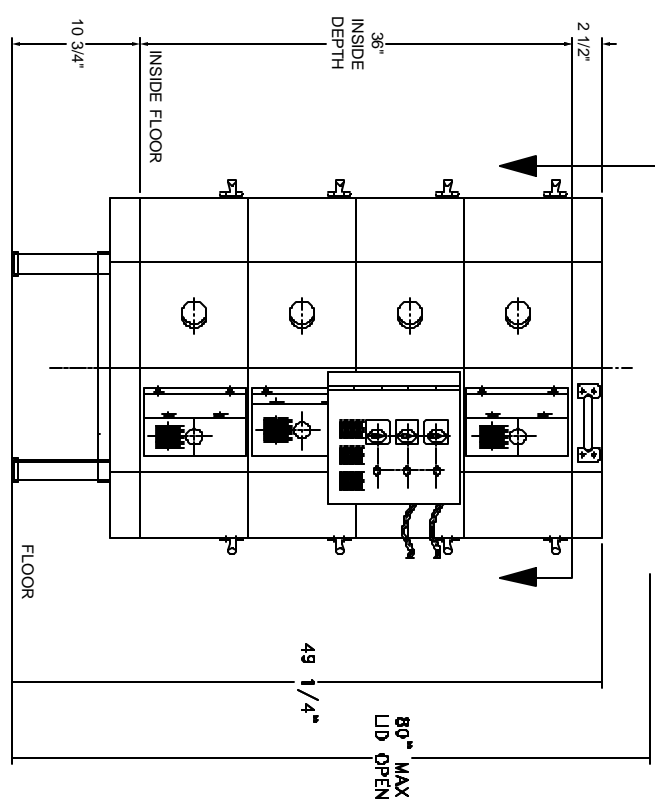

VIEW LOOKING INSIDE KILN

DRAWING NO. K038-002	REV	DATE	DRAWN BY RLD	FILE NAME L:\E\LLKILN\JSERIES MASTER COPY\K038-002	APPROVED BY NEW																														
	1/1	P																																	
		TITLE 1236 KILN ASSEMBLY																																	
QUANTITY	1 = 16	DATE	4/14/04																																
<table border="1"> <tr> <td> </td> <td> </td> <td> </td> <td> </td> <td> </td> <td> </td> </tr> <tr> <td> </td> <td> </td> <td> </td> <td> </td> <td> </td> <td> </td> </tr> <tr> <td> </td> <td> </td> <td> </td> <td> </td> <td> </td> <td> </td> </tr> <tr> <td> </td> <td> </td> <td> </td> <td> </td> <td> </td> <td> </td> </tr> <tr> <td> </td> <td> </td> <td> </td> <td> </td> <td> </td> <td> </td> </tr> </table>																																			