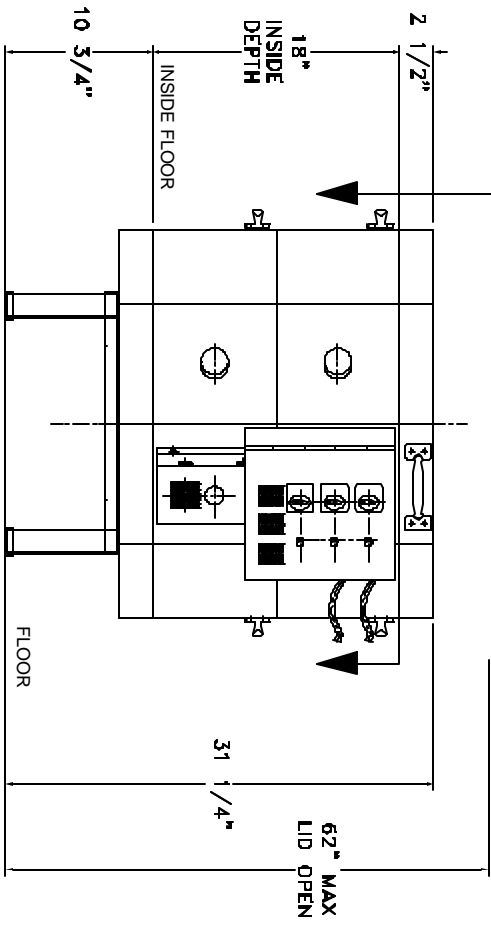

VIEW LOOKING INSIDE KILN

DRAWING NO. K035-002	REV. 1/1	DATE P	BY Dakins	TITLE 122 KILN ASSEMBLY	SCALE 1/14	DATE 4/14/04	DRAWN BY RLD	FILE NAME L:\E\LLKILN\JSERIES\MASTER COPY\K035-002	APPROVAL NEW
--------------------------------	--------------------	------------------	---------------------	-----------------------------------	----------------------	------------------------	------------------------	--	------------------------