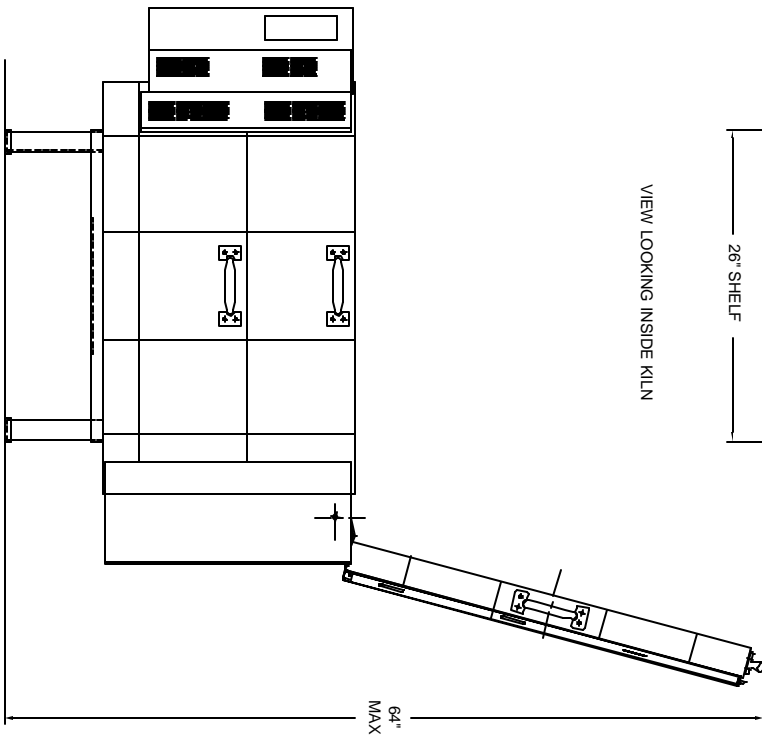

VIEW LOOKING INSIDE KILN

DRAWING NO. K288-002	QTY 1/1	REV. P	Dakins FURNITURE	9000 KILN ASSEMBLY KILN ASSEMBLY	TITLE 6285 EASY FIRE ASSEMBLY	QTY 1 = 16	DATE 9/28/04	DRAWN BY RLD	DATE 9/28/04	APPROVED BY RLD	DATE 9/28/04
--------------------------------	-------------------	------------------	----------------------------	-------------------------------------	---	----------------------	------------------------	------------------------	------------------------	---------------------------	------------------------