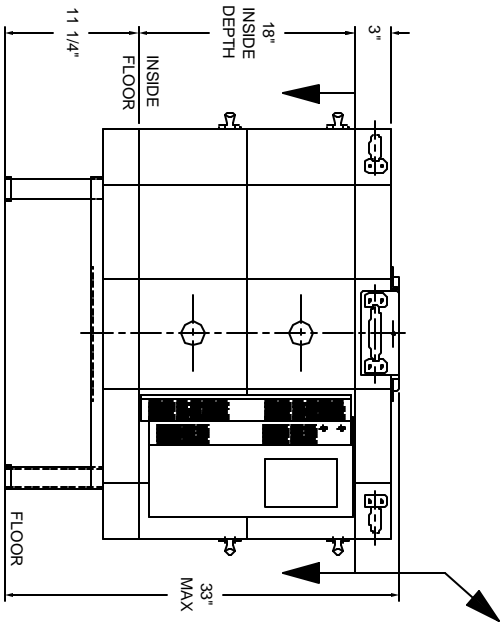

VIEW LOOKING INSIDE KILN

DRAWING NO. K288-002	QTY 1/1	REV. P	Dakins FURNITURE	9000 KILN ASSEMBLY KILN ASSEMBLY	TITLE 6285 EASY FIRE ASSEMBLY	QTY 1 = 16	DATE 9/28/04	DRAWN BY RLD	DATE 9/28/04	APPROVED BY RLD	DATE 9/28/04
--------------------------------	-------------------	------------------	----------------------------	-------------------------------------	---	----------------------	------------------------	------------------------	------------------------	---------------------------	------------------------