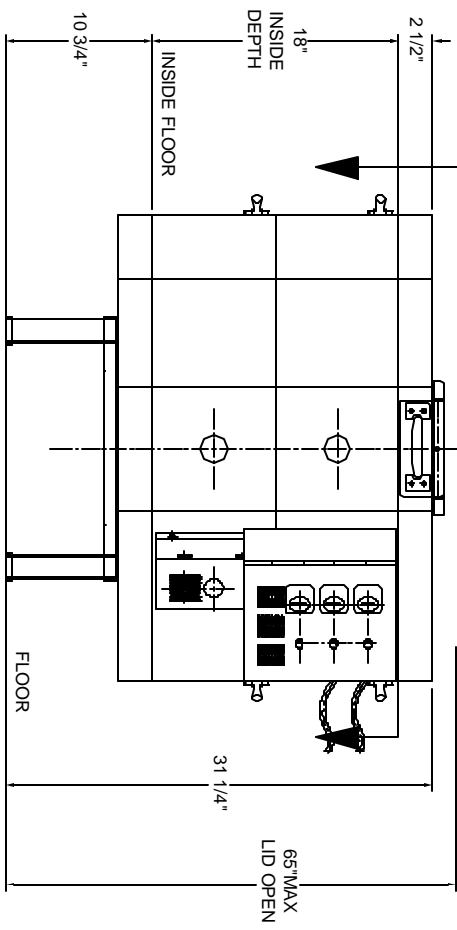

VIEW LOOKING INSIDE KILN

DRAWING NO. K042-002	REV 1/1	REV P	Dakins FURNACE & KILN EQUIPMENT	TITLE J2918 KILN ASSEMBLY	SCALE 1/14	DATE 4/15/04	DRAWN BY RJD	FILE NAME L:\E\LLKILN\JSERIES\MASTER COPY\K042-002	APPROVAL NEW
--------------------------------	-------------------	-----------------	--	---	----------------------	------------------------	------------------------	--	------------------------